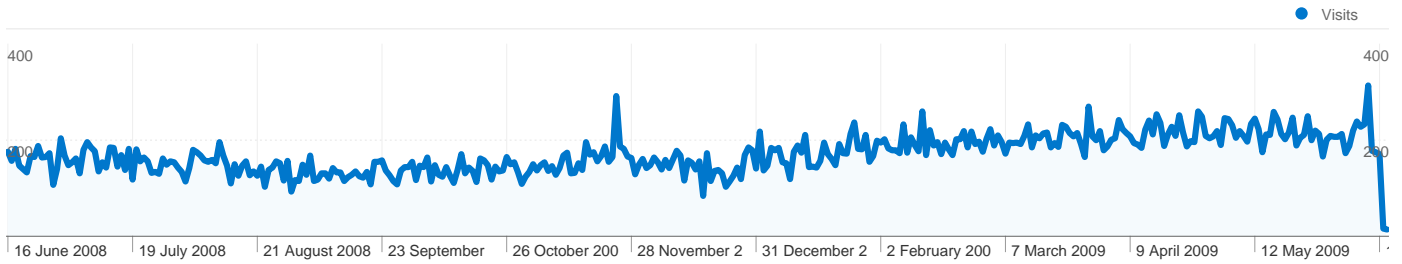

**Site Usage**

**62,520** Visits

**38.81%** Bounce Rate

**404,750** Page Views

**00:03:49** Avg. Time on Site

**6.47** Pages/Visit

**66.86%** % New Visits

**Visitors Overview**

## 42,767 people visited this site

 **62,520** Visits

 **42,767** Absolute Unique Visitors

 **404,750** Page Views

 **6.47** Average Page Views

 **00:03:49** Time on Site

 **38.81%** Bounce Rate

 **66.86%** New Visits

All traffic sources sent a total of 62,520 visits

- Search Engines**  
36,851.00 (58.94%)
- Referring Sites**  
18,314.00 (29.29%)
- Direct Traffic**  
7,253.00 (11.60%)
- Other**  
102 (0.16%)

1 - 10 of 148

Pages on this site were viewed a total of 404,750 times

 404,750 Page Views

 195,470 Unique Views

 38.81% Bounce Rate