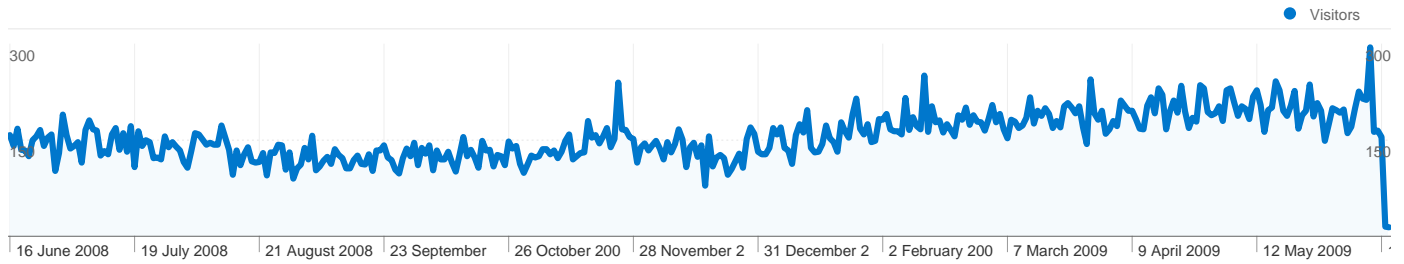

**Site Usage**

**62,520** Visits

**38.81%** Bounce Rate

**404,750** Page Views

**00:03:49** Avg. Time on Site

**6.47** Pages/Visit

**66.86%** % New Visits

**Visitors Overview**

## 42,767 people visited this site

 **62,520** Visits

 **42,767** Absolute Unique Visitors

 **404,750** Page Views

 **6.47** Average Page Views

 **00:03:49** Time on Site

 **38.81%** Bounce Rate

 **66.86%** New Visits

All traffic sources sent a total of 62,520 visits

- Search Engines**  
36,851.00 (58.94%)
- Referring Sites**  
18,314.00 (29.29%)
- Direct Traffic**  
7,253.00 (11.60%)
- Other**  
102 (0.16%)

1 - 10 of 148

Pages on this site were viewed a total of 404,750 times

 404,750 Page Views

 195,470 Unique Views

 38.81% Bounce Rate