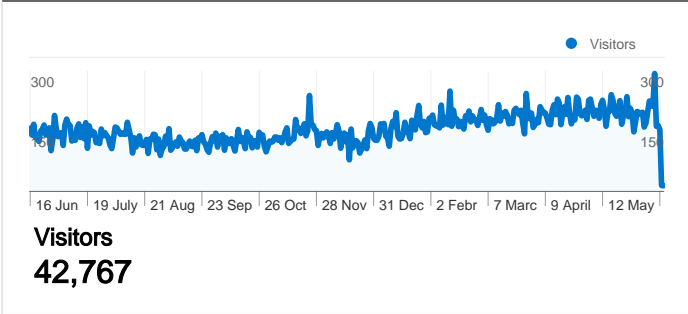

**Site Usage**

**62,520** Visits

**38.81%** Bounce Rate

**404,750** Page Views

**00:03:49** Avg. Time on Site

**6.47** Pages/Visit

**66.86%** % New Visits

**Visitors Overview**

## 42,767 people visited this site

 **62,520** Visits

 **42,767** Absolute Unique Visitors

 **404,750** Page Views

 **6.47** Average Page Views

 **00:03:49** Time on Site

 **38.81%** Bounce Rate

 **66.86%** New Visits

All traffic sources sent a total of 62,520 visits

- Search Engines**  
36,851.00 (58.94%)
- Referring Sites**  
18,314.00 (29.29%)
- Direct Traffic**  
7,253.00 (11.60%)
- Other**  
102 (0.16%)

1 - 10 of 148

Pages on this site were viewed a total of 404,750 times

 404,750 Page Views

 195,470 Unique Views

 38.81% Bounce Rate