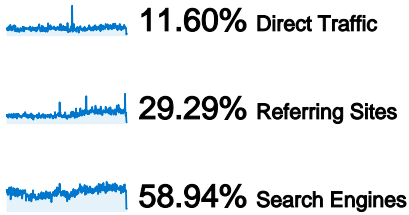

**Site Usage**

**62,520** Visits

**38.81%** Bounce Rate

**404,750** Page Views

**00:03:49** Avg. Time on Site

**6.47** Pages/Visit

**66.86%** % New Visits

**Visitors Overview**

## 42,767 people visited this site

 **62,520** Visits

 **42,767** Absolute Unique Visitors

 **404,750** Page Views

 **6.47** Average Page Views

 **00:03:49** Time on Site

 **38.81%** Bounce Rate

 **66.86%** New Visits

All traffic sources sent a total of 62,520 visits

- Search Engines**  
36,851.00 (58.94%)
- Referring Sites**  
18,314.00 (29.29%)
- Direct Traffic**  
7,253.00 (11.60%)
- Other**  
102 (0.16%)