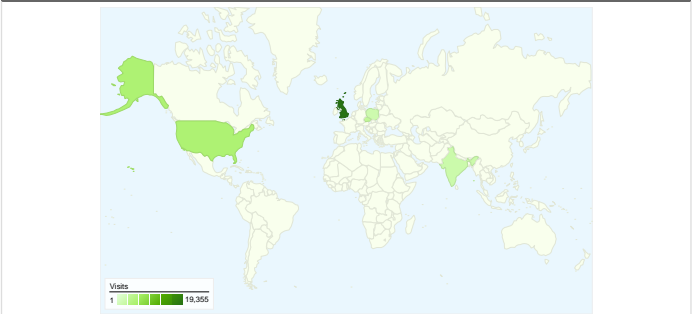

**Site Usage**

**62,520** Visits

**38.81%** Bounce Rate

**404,750** Page Views

**00:03:49** Avg. Time on Site

**6.47** Pages/Visit

**66.86%** % New Visits

**Visitors Overview**

**Map Overlay world**

**Traffic Sources Overview**

**Content Overview**

Pages	Page Views	% Page Views
/image_archive2.htm	38,339	9.47%
/for_sale.htm	36,136	8.93%
/photo_gallery2.htm	33,735	8.33%
/index.htm	30,050	7.42%
/image_archive4.htm	27,199	6.72%

## 42,767 people visited this site

 **62,520** Visits

 **42,767** Absolute Unique Visitors

 **404,750** Page Views

 **6.47** Average Page Views

 **00:03:49** Time on Site

 **38.81%** Bounce Rate

 **66.86%** New Visits

All traffic sources sent a total of 62,520 visits

- Search Engines**  
36,851.00 (58.94%)
- Referring Sites**  
18,314.00 (29.29%)
- Direct Traffic**  
7,253.00 (11.60%)
- Other**  
102 (0.16%)