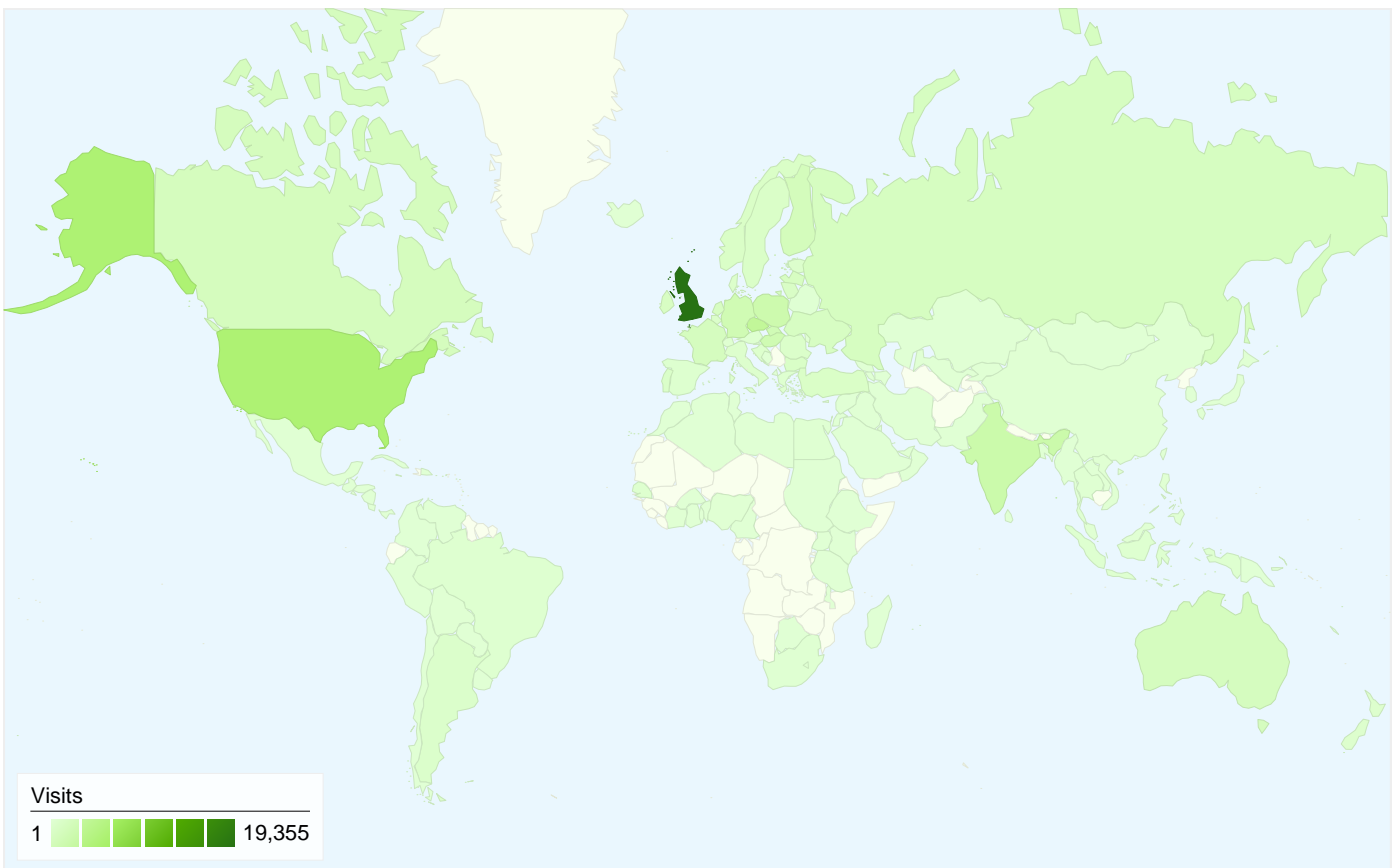

62,520 visits came from 148 countries/territories

Site Usage

Visits	Pages/Visit	Avg. Time on Site	% New Visits	Bounce Rate	
62,520 % of Site Total: 100.00%	6.47 Site Avg: 6.47 (0.00%)	00:03:49 Site Avg: 00:03:49 (0.00%)	67.02% Site Avg: 66.86% (0.25%)	38.81% Site Avg: 38.81% (0.00%)	
Country/Territory	Visits	Pages/Visit	Avg. Time on Site	% New Visits	Bounce Rate
United Kingdom	19,355	6.41	00:04:16	52.29%	29.16%
United States	5,560	5.32	00:03:14	78.18%	45.50%
Czech Republic	3,385	8.34	00:03:41	76.96%	43.16%
India	2,380	6.63	00:04:48	74.54%	44.66%
Poland	2,182	5.78	00:02:42	82.58%	43.90%
Hungary	1,934	5.76	00:02:29	82.78%	41.21%
Germany	1,834	6.78	00:03:25	77.59%	38.66%
Slovakia	1,770	7.16	00:02:57	77.68%	41.30%
Finland	1,383	6.17	00:03:13	71.51%	37.82%
Canada	1,268	6.85	00:04:20	73.66%	40.54%

1 - 10 of 148