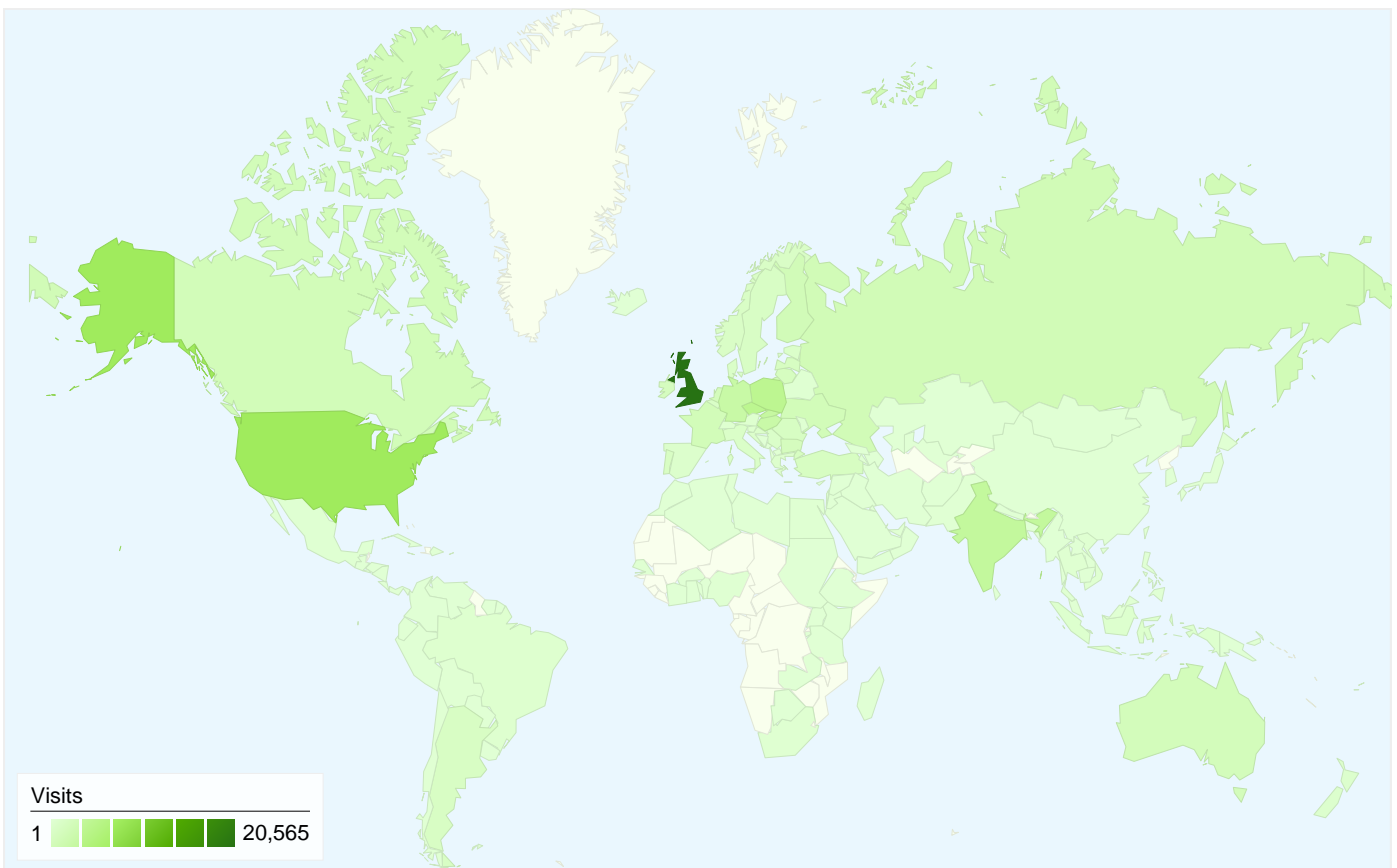

57,858 people visited this site

 **82,121 Visits**

 **57,858 Absolute Unique Visitors**

 **476,818 Pageviews**

 **5.81 Average Pageviews**

 **00:03:19 Time on Site**

 **43.83% Bounce Rate**

 **68.70% New Visits**

All traffic sources sent a total of 82,121 visits

- Search Engines**
47,258.00 (57.55%)
- Referring Sites**
24,678.00 (30.05%)
- Direct Traffic**
10,165.00 (12.38%)
- Other**
20 (0.02%)

Top Traffic Sources

Sources	Visits	% visits
google (organic)	40,977	49.90%
(direct) ((none))	10,165	12.38%
images.google.pl (referral)	1,652	2.01%
images.google.com (referral)	1,622	1.98%
yahoo (organic)	1,585	1.93%

Keywords	Visits	% visits
jawa	1,279	2.71%
jawa motorcycles	833	1.76%
jawa cz	831	1.76%
jawa owners club	819	1.73%
jawa cz owners club	657	1.39%

82,121 visits came from 154 countries/territories

Site Usage

Visits	Pages/Visit	Avg. Time on Site	% New Visits	Bounce Rate	
82,121 % of Site Total: 100.00%	5.81 Site Avg: 5.81 (0.00%)	00:03:19 Site Avg: 00:03:19 (0.00%)	68.82% Site Avg: 68.70% (0.17%)	43.83% Site Avg: 43.83% (0.00%)	
Country/Territory	Visits	Pages/Visit	Avg. Time on Site	% New Visits	Bounce Rate
United Kingdom	20,565	6.04	00:03:57	56.92%	33.07%
United States	7,285	4.51	00:02:55	74.92%	53.92%
Czech Republic	4,186	8.00	00:03:05	73.58%	40.61%
Poland	4,104	4.80	00:02:06	76.95%	50.85%
India	3,382	5.83	00:03:59	74.69%	47.60%
Slovakia	3,120	6.00	00:02:23	72.50%	44.90%
Germany	2,845	5.23	00:02:25	75.82%	45.17%
Hungary	2,685	5.64	00:02:29	78.47%	43.54%
Russia	1,765	5.18	00:02:56	69.69%	61.42%
Finland	1,745	5.74	00:03:25	71.06%	41.78%