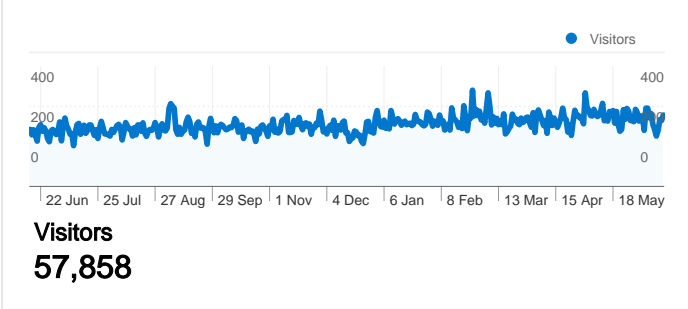

Site Usage

 **82,121** Visits

 **43.83%** Bounce Rate

 **476,818** Pageviews

 **00:03:19** Avg. Time on Site

 **5.81** Pages/Visit

 **68.70%** % New Visits

Visitors Overview

57,858 people visited this site

 **82,121 Visits**

 **57,858 Absolute Unique Visitors**

 **476,818 Pageviews**

 **5.81 Average Pageviews**

 **00:03:19 Time on Site**

 **43.83% Bounce Rate**

 **68.70% New Visits**

82,121 visits came from 154 countries/territories

Site Usage

Visits	Pages/Visit	Avg. Time on Site	% New Visits	Bounce Rate	
82,121 % of Site Total: 100.00%	5.81 Site Avg: 5.81 (0.00%)	00:03:19 Site Avg: 00:03:19 (0.00%)	68.82% Site Avg: 68.70% (0.17%)	43.83% Site Avg: 43.83% (0.00%)	
Country/Territory	Visits	Pages/Visit	Avg. Time on Site	% New Visits	Bounce Rate
United Kingdom	20,565	6.04	00:03:57	56.92%	33.07%
United States	7,285	4.51	00:02:55	74.92%	53.92%
Czech Republic	4,186	8.00	00:03:05	73.58%	40.61%
Poland	4,104	4.80	00:02:06	76.95%	50.85%
India	3,382	5.83	00:03:59	74.69%	47.60%
Slovakia	3,120	6.00	00:02:23	72.50%	44.90%
Germany	2,845	5.23	00:02:25	75.82%	45.17%
Hungary	2,685	5.64	00:02:29	78.47%	43.54%
Russia	1,765	5.18	00:02:56	69.69%	61.42%
Finland	1,745	5.74	00:03:25	71.06%	41.78%

1 - 10 of 154

Pages on this site were viewed a total of 476,818 times

 **476,818** Pageviews

 **225,503** Unique Views

 **43.83%** Bounce Rate

Top Content

Pages	Pageviews	% Pageviews
/image_archive4.htm	44,384	9.31%
/photo_gallery2.htm	41,092	8.62%
/image_archive2.htm	38,467	8.07%
/for_sale.htm	32,676	6.85%
/index.htm	28,323	5.94%