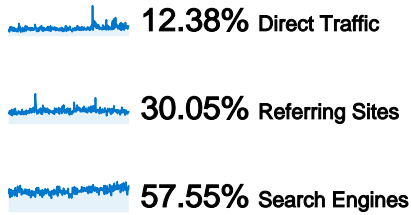

Site Usage

 **82,121** Visits

 **43.83%** Bounce Rate

 **476,818** Pageviews

 **00:03:19** Avg. Time on Site

 **5.81** Pages/Visit

 **68.70%** % New Visits

Visitors Overview

57,858 people visited this site

 **82,121 Visits**

 **57,858 Absolute Unique Visitors**

 **476,818 Pageviews**

 **5.81 Average Pageviews**

 **00:03:19 Time on Site**

 **43.83% Bounce Rate**

 **68.70% New Visits**

All traffic sources sent a total of 82,121 visits

- Search Engines**
47,258.00 (57.55%)
- Referring Sites**
24,678.00 (30.05%)
- Direct Traffic**
10,165.00 (12.38%)
- Other**
20 (0.02%)

Top Traffic Sources

82,121 visits came from 154 countries/territories

Site Usage

Visits	Pages/Visit	Avg. Time on Site	% New Visits	Bounce Rate	
82,121 % of Site Total: 100.00%	5.81 Site Avg: 5.81 (0.00%)	00:03:19 Site Avg: 00:03:19 (0.00%)	68.82% Site Avg: 68.70% (0.17%)	43.83% Site Avg: 43.83% (0.00%)	
Country/Territory	Visits	Pages/Visit	Avg. Time on Site	% New Visits	Bounce Rate
United Kingdom	20,565	6.04	00:03:57	56.92%	33.07%
United States	7,285	4.51	00:02:55	74.92%	53.92%
Czech Republic	4,186	8.00	00:03:05	73.58%	40.61%
Poland	4,104	4.80	00:02:06	76.95%	50.85%
India	3,382	5.83	00:03:59	74.69%	47.60%
Slovakia	3,120	6.00	00:02:23	72.50%	44.90%
Germany	2,845	5.23	00:02:25	75.82%	45.17%
Hungary	2,685	5.64	00:02:29	78.47%	43.54%
Russia	1,765	5.18	00:02:56	69.69%	61.42%
Finland	1,745	5.74	00:03:25	71.06%	41.78%